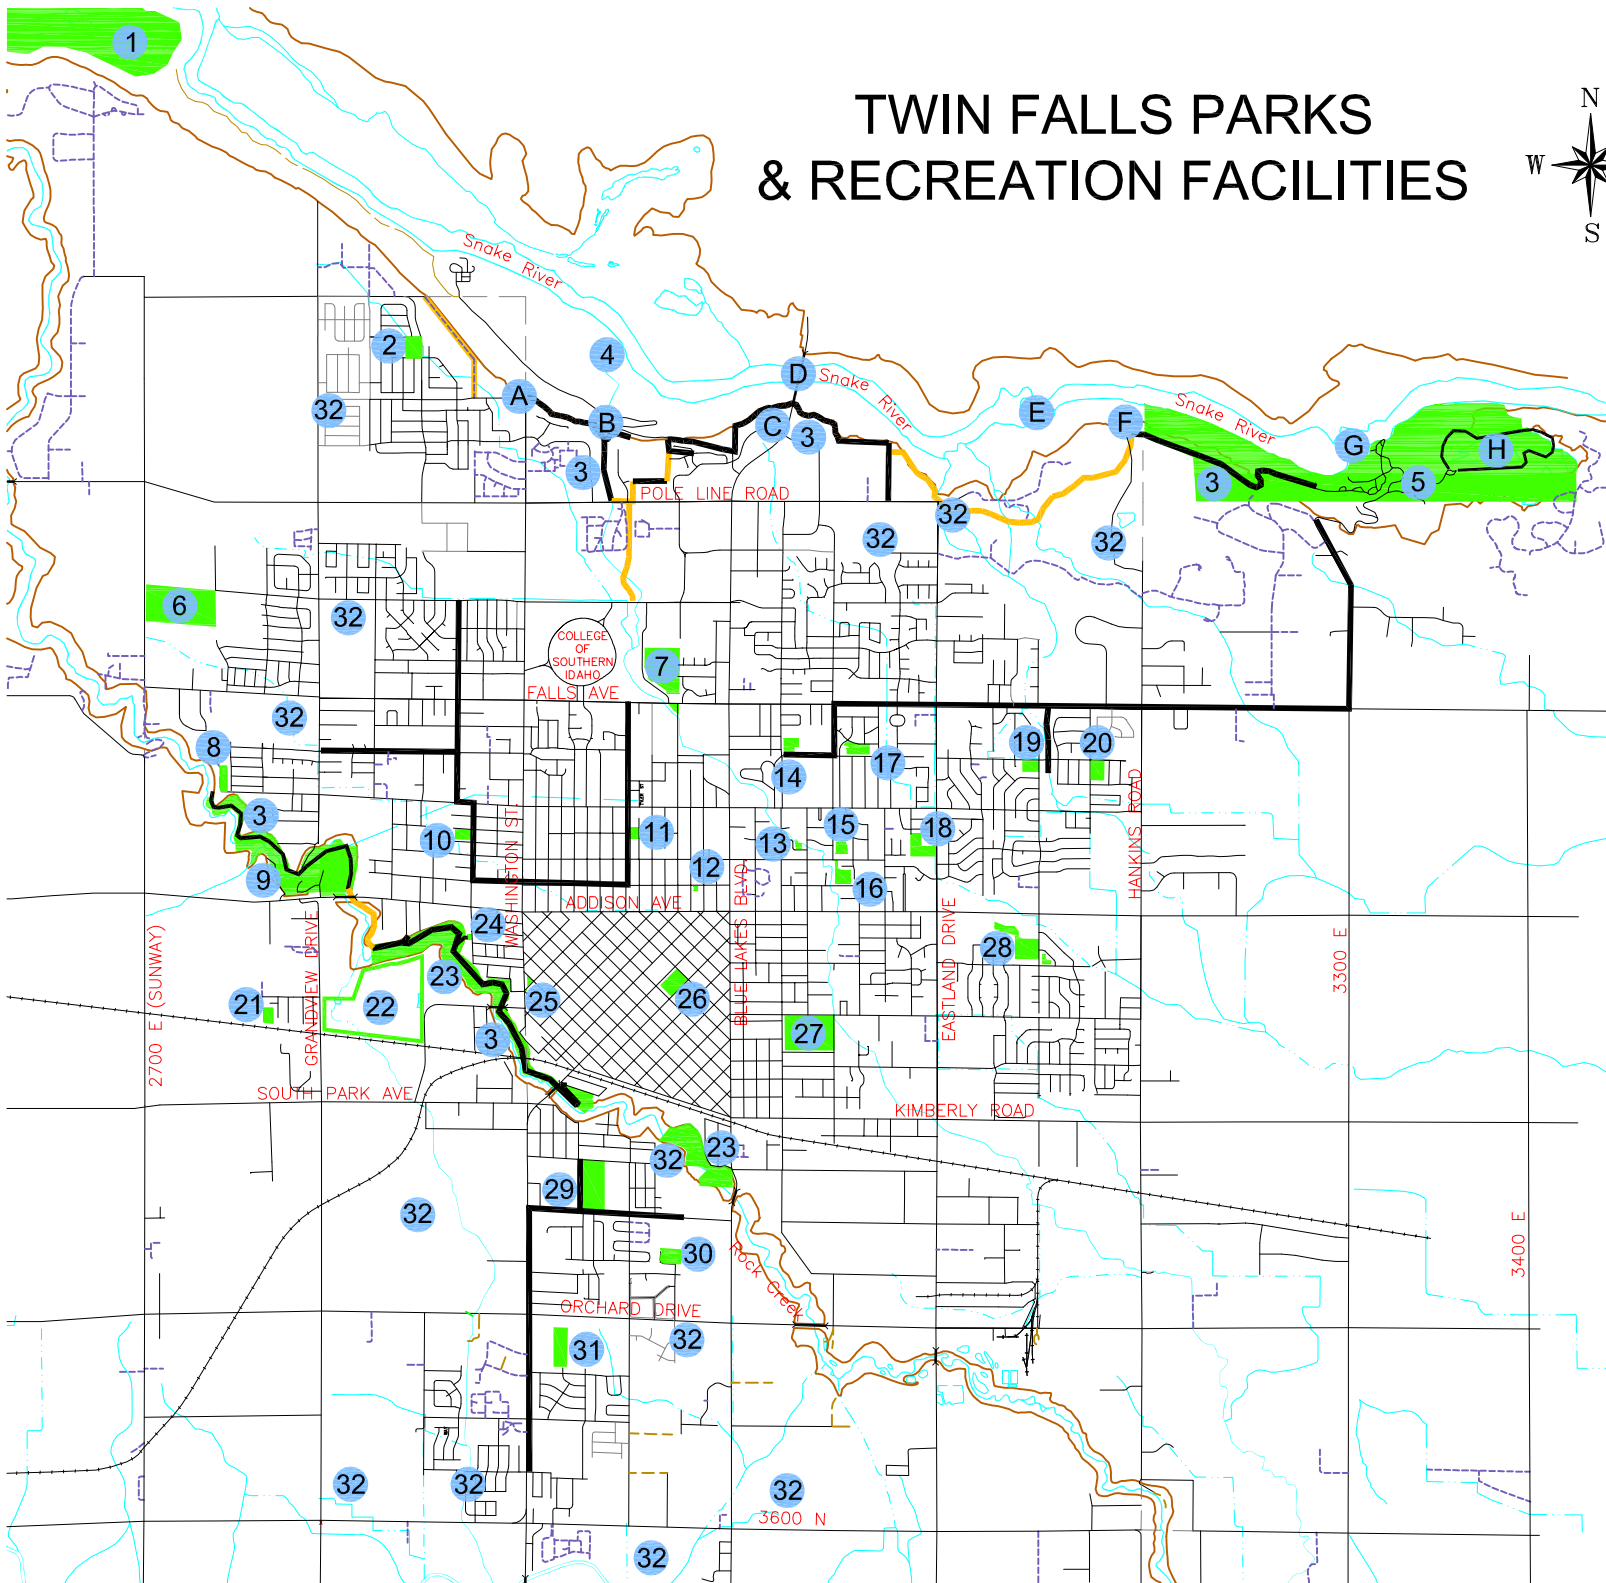

TWIN FALLS PARKS & RECREATION FACILITIES

1. Auger Falls
2. Northern Ridge Park
3. Canyon Trails
4. Centennial Park (County owned)
5. Shoshone Falls & Dierkes Lake
6. Sunway Soccer Complex
7. Frontier Field
8. Rock Creek Trail Estates Park
9. Rock Creek Park (County owned)
10. Harry Barry Park
11. Harrison Park
12. Pierce St. Tennis Court
13. Willow Lane Park
14. Swimming Pool & Sawtooth Softball Fields
15. Sunrise Park
16. Teton Park
17. Cascade Park
18. Acension Park
19. Jason's Woodland Hills Park
20. Morning Sun Park
21. Fairway Estates Park
22. Twin Falls Golf Club
23. Rock Creek Canyon Parkway (City owned)
24. Blake St. Trailhead
25. Drury Park
26. City Park
27. Harmon Park
28. Clyde Thomsen Park
29. Oregon Trail Youth Complex
30. South Estates Park
31. Vista Bonita Park
32. Future Parks

BIKE PATH/TRAIL SYSTEM

PROPOSED BIKE PATH TRAIL SYSTEM